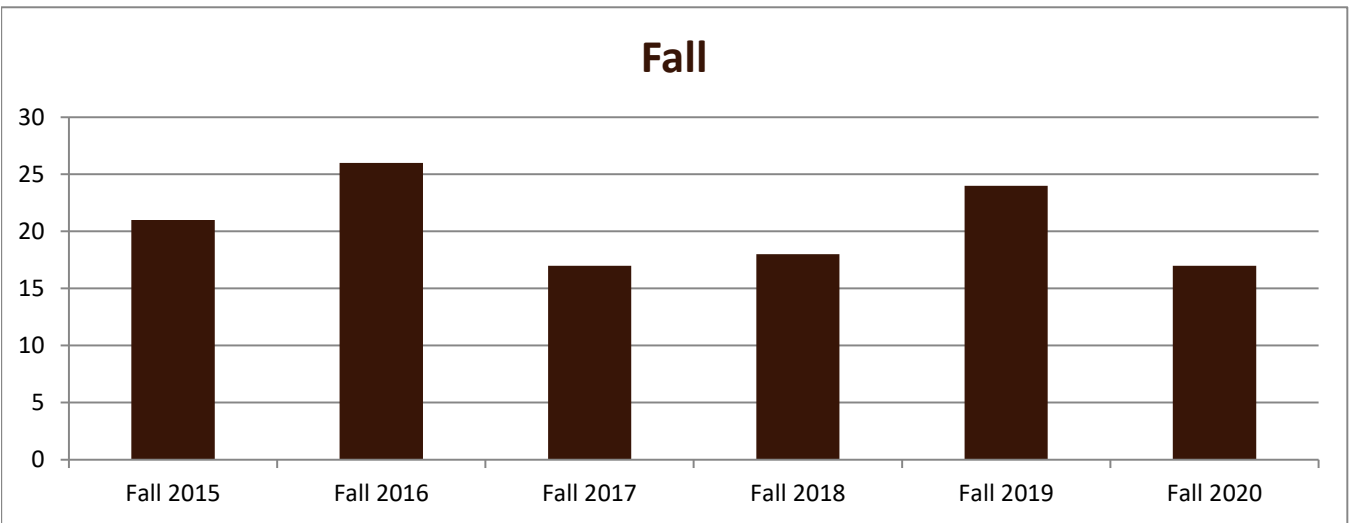

SMSU Spanish Program Data

Enrolled Minors

Academic Years 2015-16 to 2020-21

Using Fall Semester Data (Fall 2015 to Fall 2020) for Term Specific measures

Enrolled by AY & Term	2016	2017	2018	2019	2020	2021
Fall	21	26	17	18	24	17
Spring	22	24	19	19	23	17
Summer	7	4	10	3	2	5
Grand Total	50	54	46	40	49	39

SMSU Spanish Program Data

Enrolled Minors

Academic Years 2015-16 to 2020-21

Using Fall Semester Data (Fall 2015 to Fall 2020) for Term Specific measures

By Gender	Fall 2015	Fall 2016	Fall 2017	Fall 2018	Fall 2019	Fall 2020
Female	12	16	12	11	14	11
Male	9	10	5	7	10	6
Grand Total	21	26	17	18	24	17