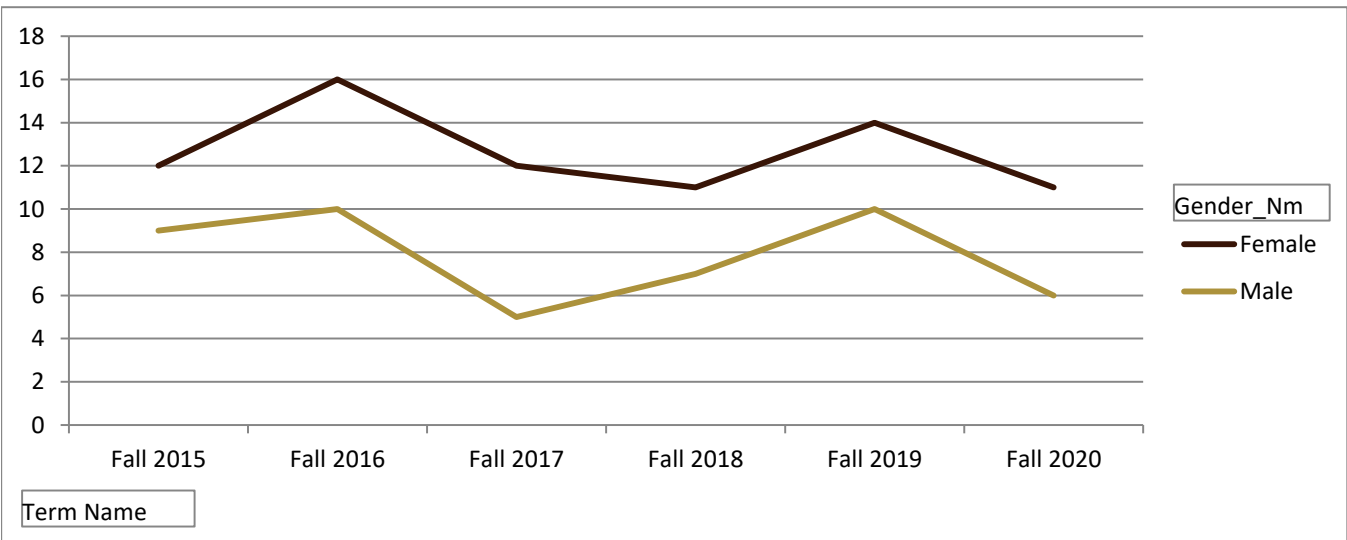

SMSU Spanish Program Data

Enrolled Minors

Academic Years 2015-16 to 2020-21

Using Fall Semester Data (Fall 2015 to Fall 2020) for Term Specific measures

By Gender	Fall 2015	Fall 2016	Fall 2017	Fall 2018	Fall 2019	Fall 2020
Female	12	16	12	11	14	11
Male	9	10	5	7	10	6
Grand Total	21	26	17	18	24	17