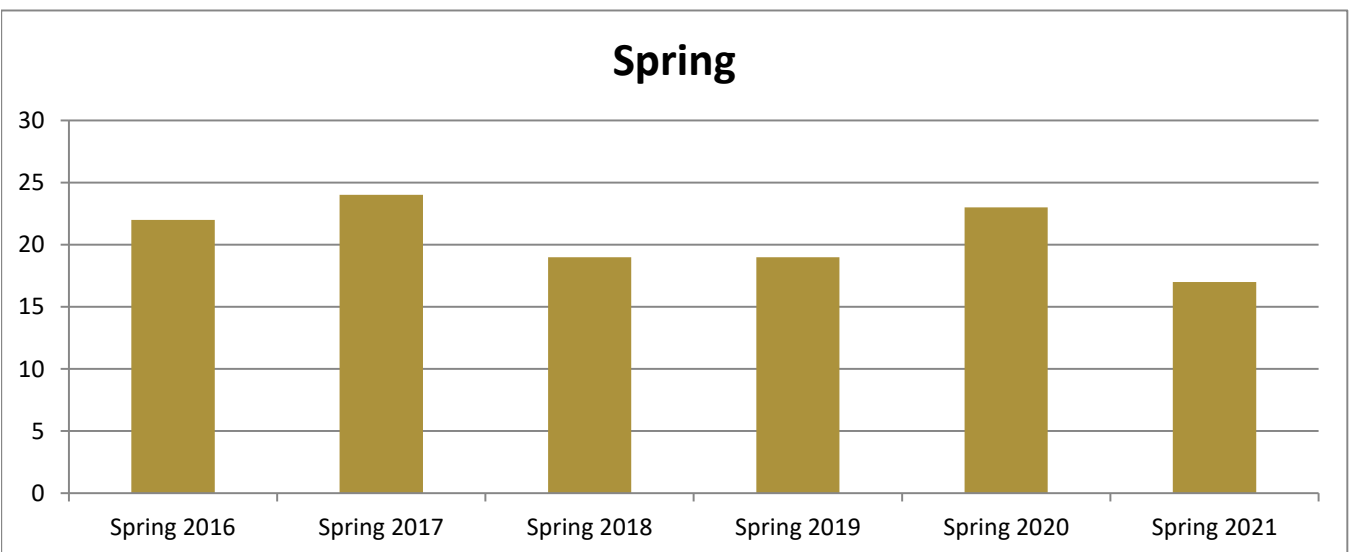

SMSU Spanish Program Data

Enrolled Minors

Academic Years 2015-16 to 2020-21

Using Fall Semester Data (Fall 2015 to Fall 2020) for Term Specific measures

Enrolled by AY & Term	2016	2017	2018	2019	2020	2021
Fall	21	26	17	18	24	17
Spring	22	24	19	19	23	17
Summer	7	4	10	3	2	5
Grand Total	50	54	46	40	49	39

SMSU Spanish Program Data

Enrolled Minors

Academic Years 2015-16 to 2020-21

Using Fall Semester Data (Fall 2015 to Fall 2020) for Term Specific measures

By Gender	Fall 2015	Fall 2016	Fall 2017	Fall 2018	Fall 2019	Fall 2020
Female	12	16	12	11	14	11
Male	9	10	5	7	10	6
Grand Total	21	26	17	18	24	17