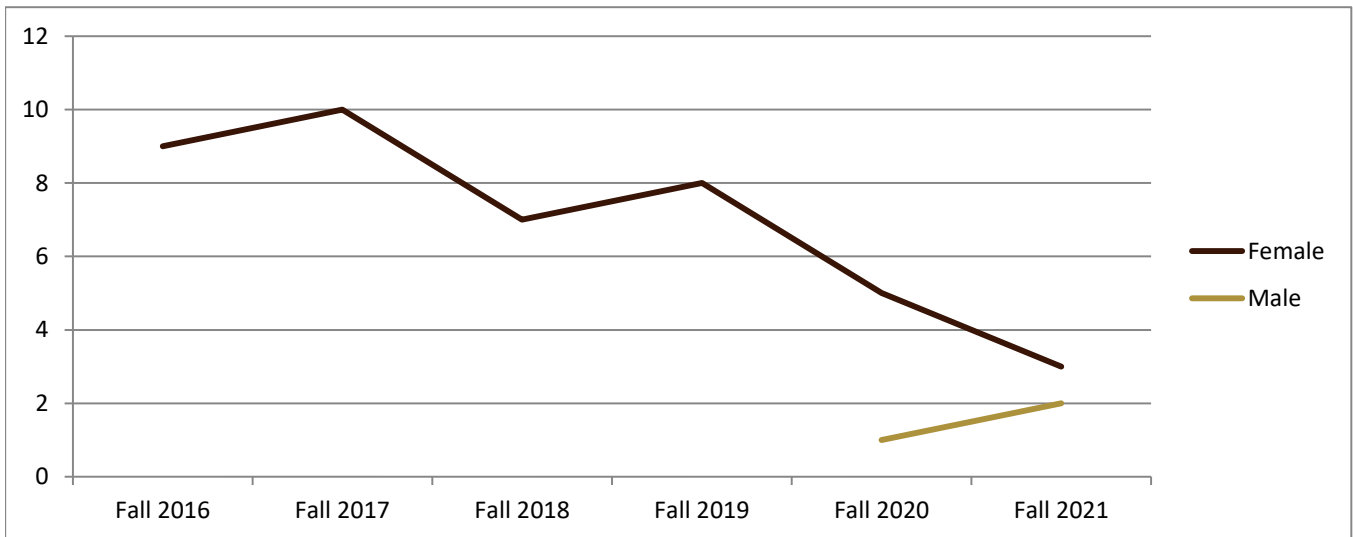

SMSU Studio Arts Program Data

Enrolled Minors

Academic Years 2016-17 to 2021-22

Using Fall Semester Data (Fall 2016 to Fall 2021) for Term Specific measures

Enrolled by AY & Term	2017	2018	2019	2020	2021	2022
Fall	13	10	10	8	6	5
Spring	8	12	14	8	5	5
Summer	1	2	4	1	4	1
Grand Total	22	24	28	17	15	11

SMSU Studio Arts Program Data

Enrolled Minors

Academic Years 2016-17 to 2021-22

Using Fall Semester Data (Fall 2016 to Fall 2021) for Term Specific measures

By Gender	Fall 2016	Fall 2017	Fall 2018	Fall 2019	Fall 2020	Fall 2021
Female	9	10	7	8	5	3
Male	4		3		1	2
Grand Total	13	10	10	8	6	5