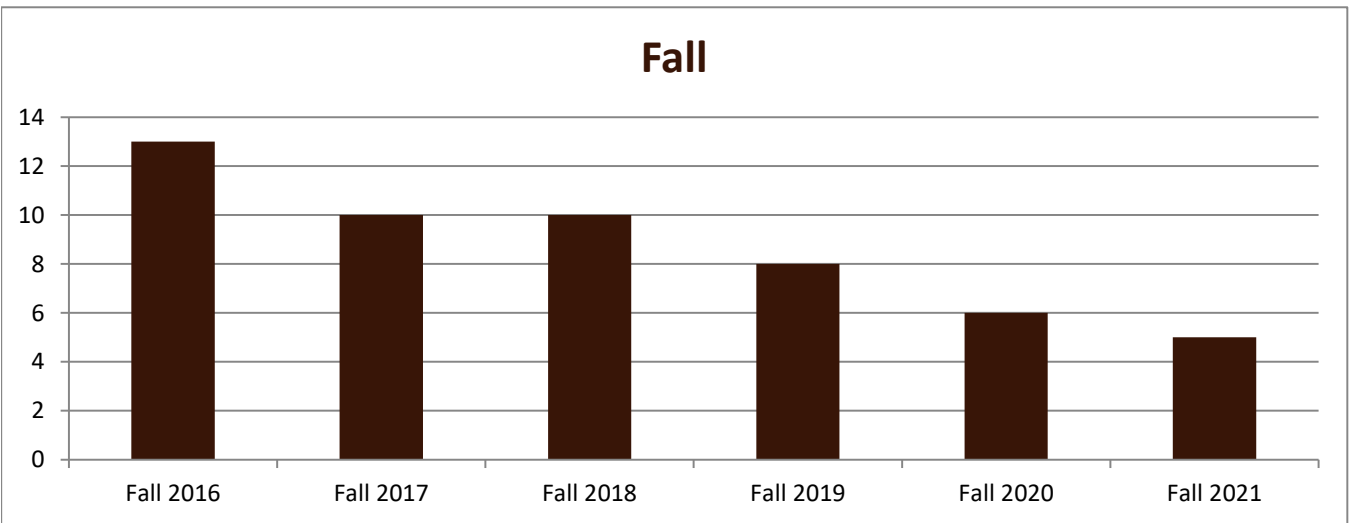

SMSU Studio Arts Program Data

Enrolled Minors

Academic Years 2016-17 to 2021-22

Using Fall Semester Data (Fall 2016 to Fall 2021) for Term Specific measures

Enrolled by AY & Term	2017	2018	2019	2020	2021	2022
Fall	13	10	10	8	6	5
Spring	8	12	14	8	5	5
Summer	1	2	4	1	4	1
Grand Total	22	24	28	17	15	11

SMSU Studio Arts Program Data

Enrolled Minors

Academic Years 2016-17 to 2021-22

Using Fall Semester Data (Fall 2016 to Fall 2021) for Term Specific measures

By Gender	Fall 2016	Fall 2017	Fall 2018	Fall 2019	Fall 2020	Fall 2021
Female	9	10	7	8	5	3
Male	4		3		1	2
Grand Total	13	10	10	8	6	5