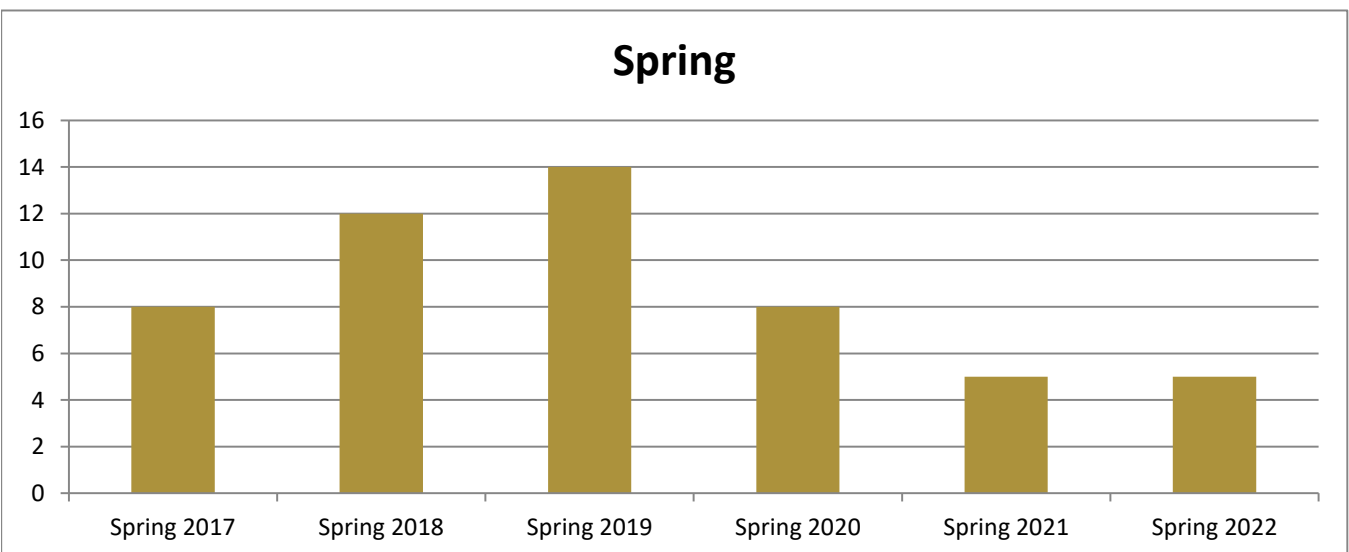

SMSU Studio Arts Program Data

Enrolled Minors

Academic Years 2016-17 to 2021-22

Using Fall Semester Data (Fall 2016 to Fall 2021) for Term Specific measures

Enrolled by AY & Term	2017	2018	2019	2020	2021	2022
Fall	13	10	10	8	6	5
Spring	8	12	14	8	5	5
Summer	1	2	4	1	4	1
Grand Total	22	24	28	17	15	11

SMSU Studio Arts Program Data

Enrolled Minors

Academic Years 2016-17 to 2021-22

Using Fall Semester Data (Fall 2016 to Fall 2021) for Term Specific measures

By Gender	Fall 2016	Fall 2017	Fall 2018	Fall 2019	Fall 2020	Fall 2021
Female	9	10	7	8	5	3
Male	4		3		1	2
Grand Total	13	10	10	8	6	5