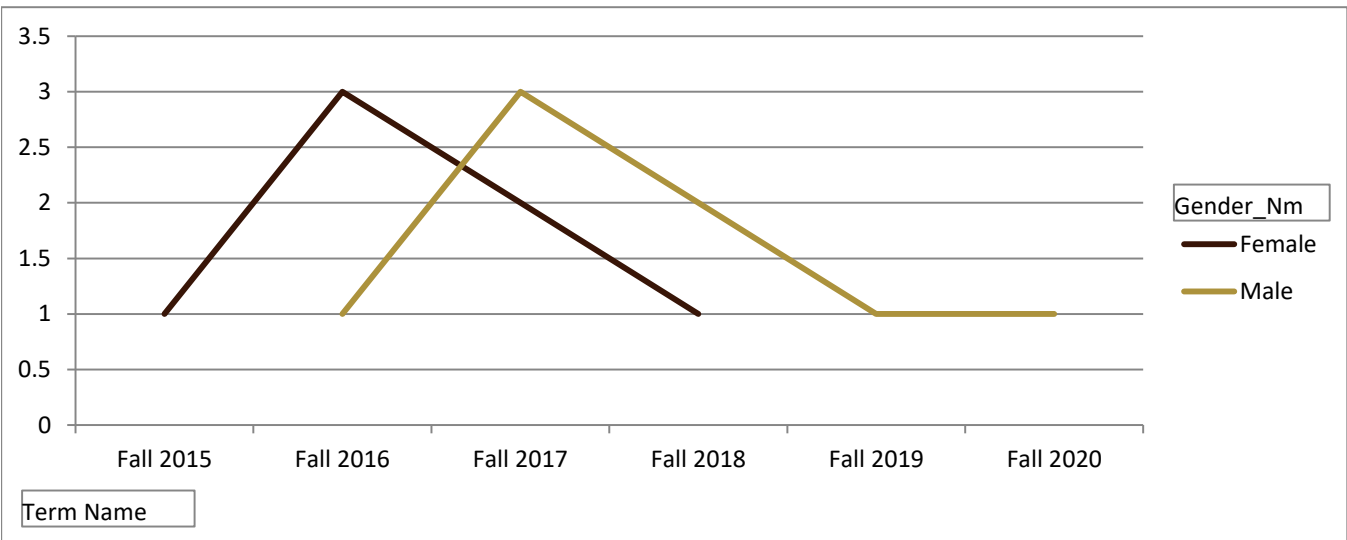

SMSU Theatre Program Data

Enrolled Minors

Academic Years 2015-16 to 2020-21

Using Fall Semester Data (Fall 2015 to Fall 2020) for Term Specific measures

By Gender	Fall 2015	Fall 2016	Fall 2017	Fall 2018	Fall 2019	Fall 2020
Female	1	3	2	1		
Male		1	3	2	1	1
Grand Total	1	4	5	3	1	1