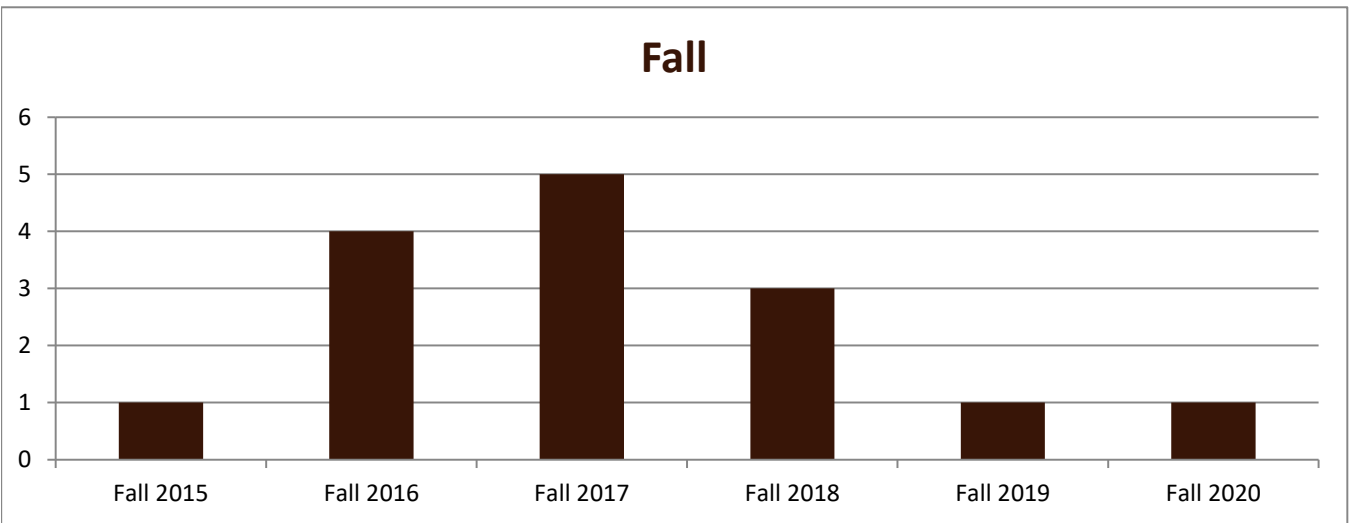

# SMSU Theatre Program Data

## Enrolled Minors

Academic Years 2015-16 to 2020-21

Using Fall Semester Data (Fall 2015 to Fall 2020) for Term Specific measures

Enrolled by AY & Term	2016	2017	2018	2019	2020	2021
Fall	1	4	5	3	1	1
Spring	1	4	5	2		3
Summer				1		
<b>Grand Total</b>	<b>2</b>	<b>8</b>	<b>10</b>	<b>6</b>	<b>1</b>	<b>4</b>