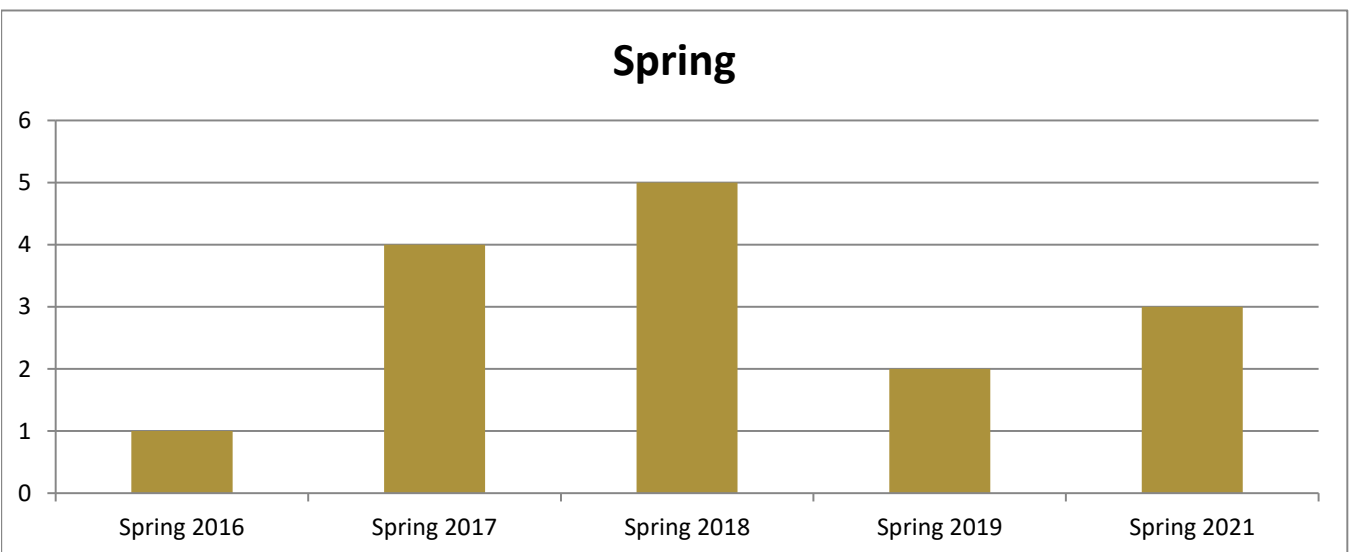

# SMSU Theatre Program Data

## Enrolled Minors

Academic Years 2015-16 to 2020-21

Using Fall Semester Data (Fall 2015 to Fall 2020) for Term Specific measures

Enrolled by AY & Term	2016	2017	2018	2019	2020	2021
Fall	1	4	5	3	1	1
Spring	1	4	5	2		3
Summer				1		
<b>Grand Total</b>	<b>2</b>	<b>8</b>	<b>10</b>	<b>6</b>	<b>1</b>	<b>4</b>