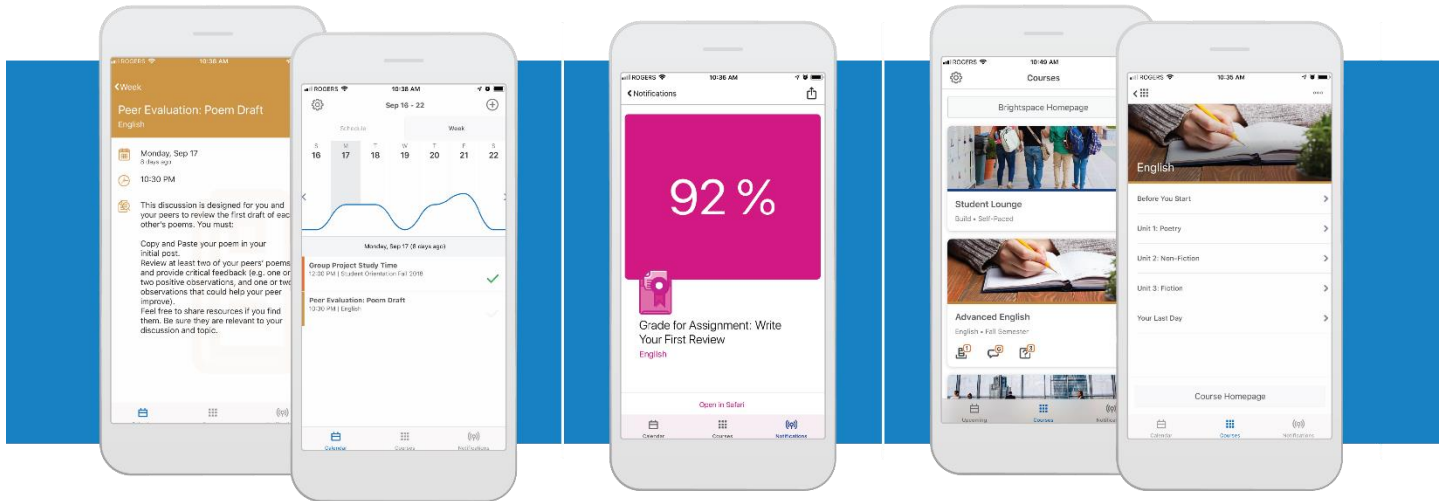

D2L Brightspace Pulse

**Staying in control
of your schedule**

**Push
notifications**

**Access your courses
from your phone**

Stay connected and on track with your courses D2L Brightspace Pulse. The schedule view and weekly visualization provides a quick, at-a-glance view of what is due today, this week, and later in the term across all your courses.

It provides one easy view of:

- **Course calendars**
- **Readings**
- **Assignments**
- **Evaluations**
- **Grades**
- **Announcements**

Brightspace Pulse is available for download from any global Google Play™ store or Apple App Store®. When you initially log in to Brightspace Pulse, you can quickly find your organization by turning on your device's geolocation service.

1. From your device, tap the **Brightspace Pulse** icon.
2. Learn more about Brightspace Pulse by swiping left/right or proceed to the next step by tapping **Next**.
3. Tap **Pick Your School**.
4. Enter your Brightspace Learning Environment credentials and then tap **Log In**.