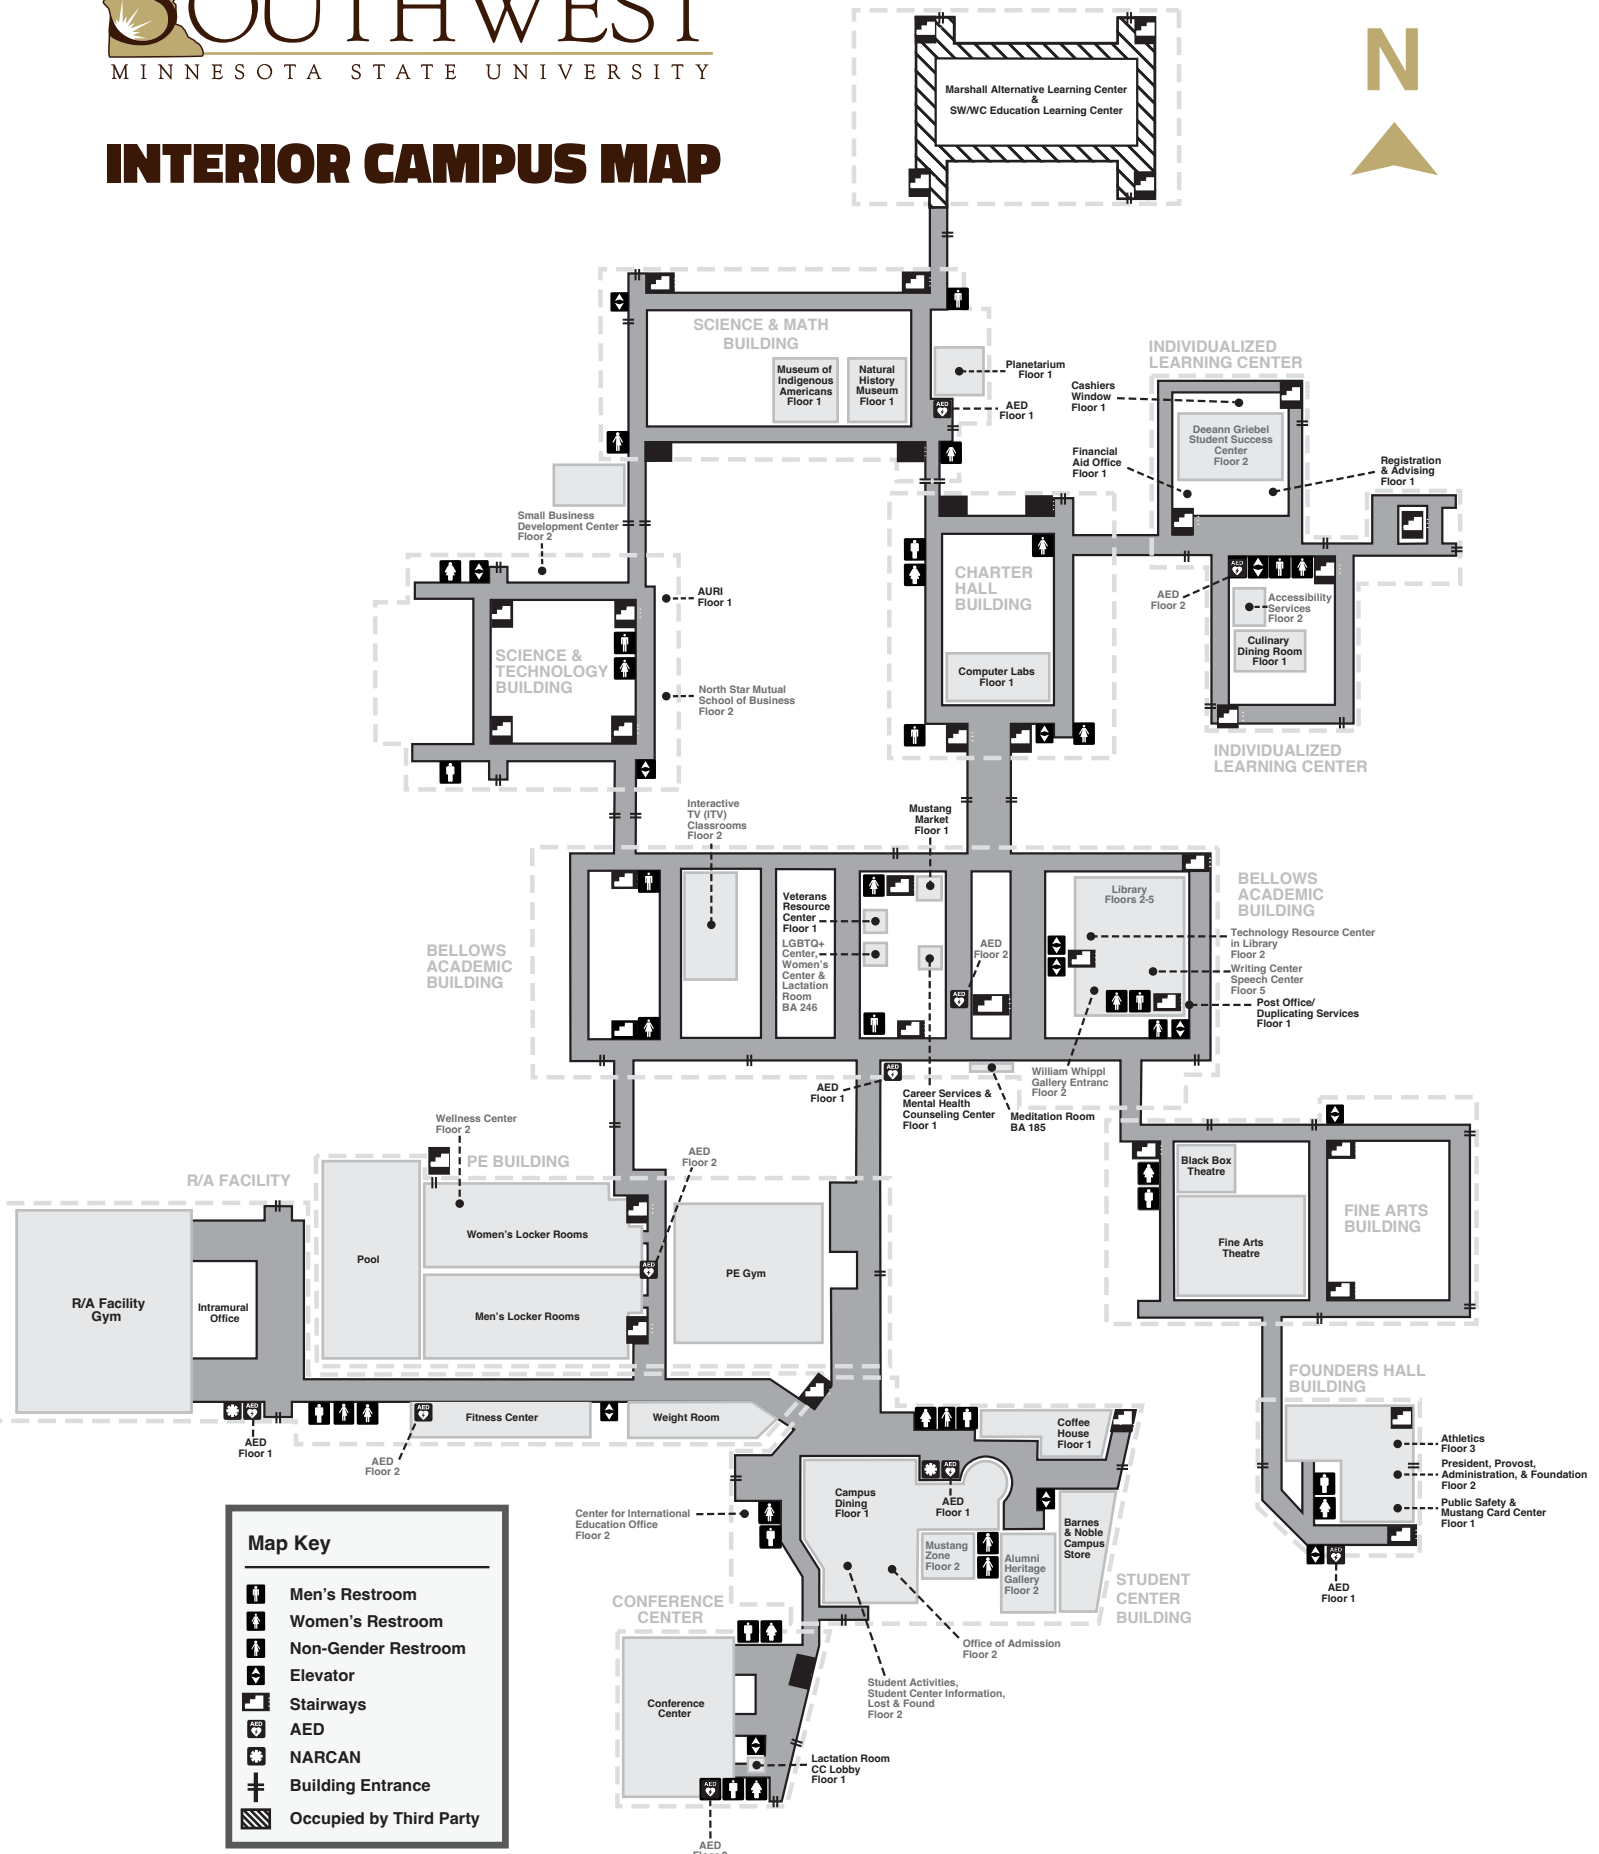

INTERIOR CAMPUS MAP

Map Key

- Men's Restroom
- Women's Restroom
- Non-Gender Restroom
- Elevator
- Stairways
- AED
- NARCAN
- Building Entrance
- Occupied by Third Party