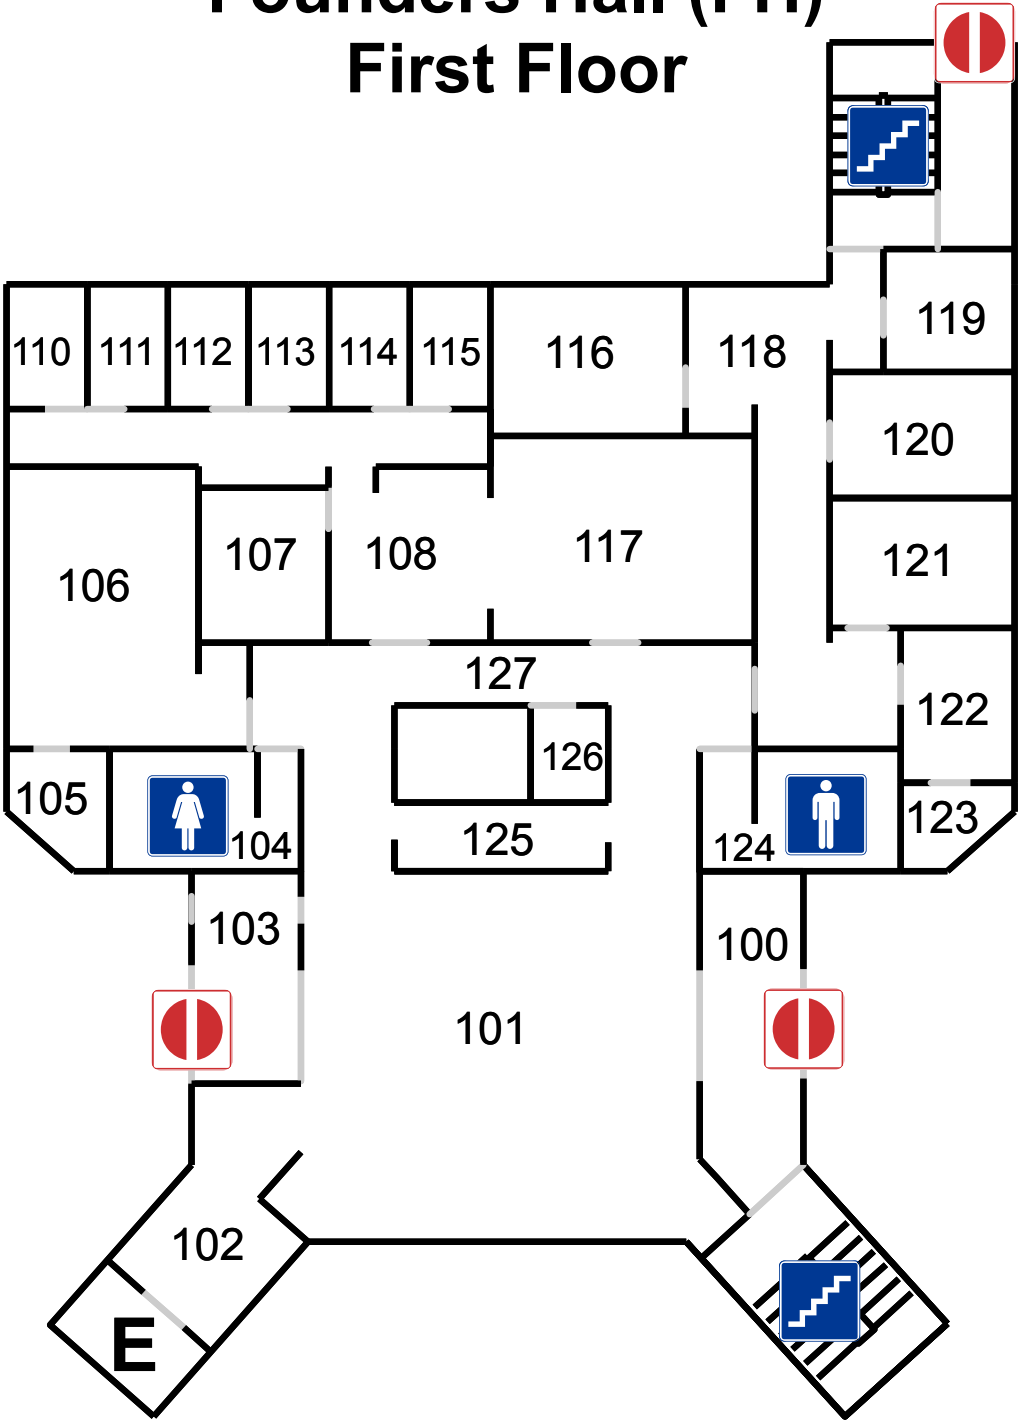

Founders Hall (FH) First Floor

E	Elevator
	Exit
	Men's Restroom
	Stairs
	Women's Restroom